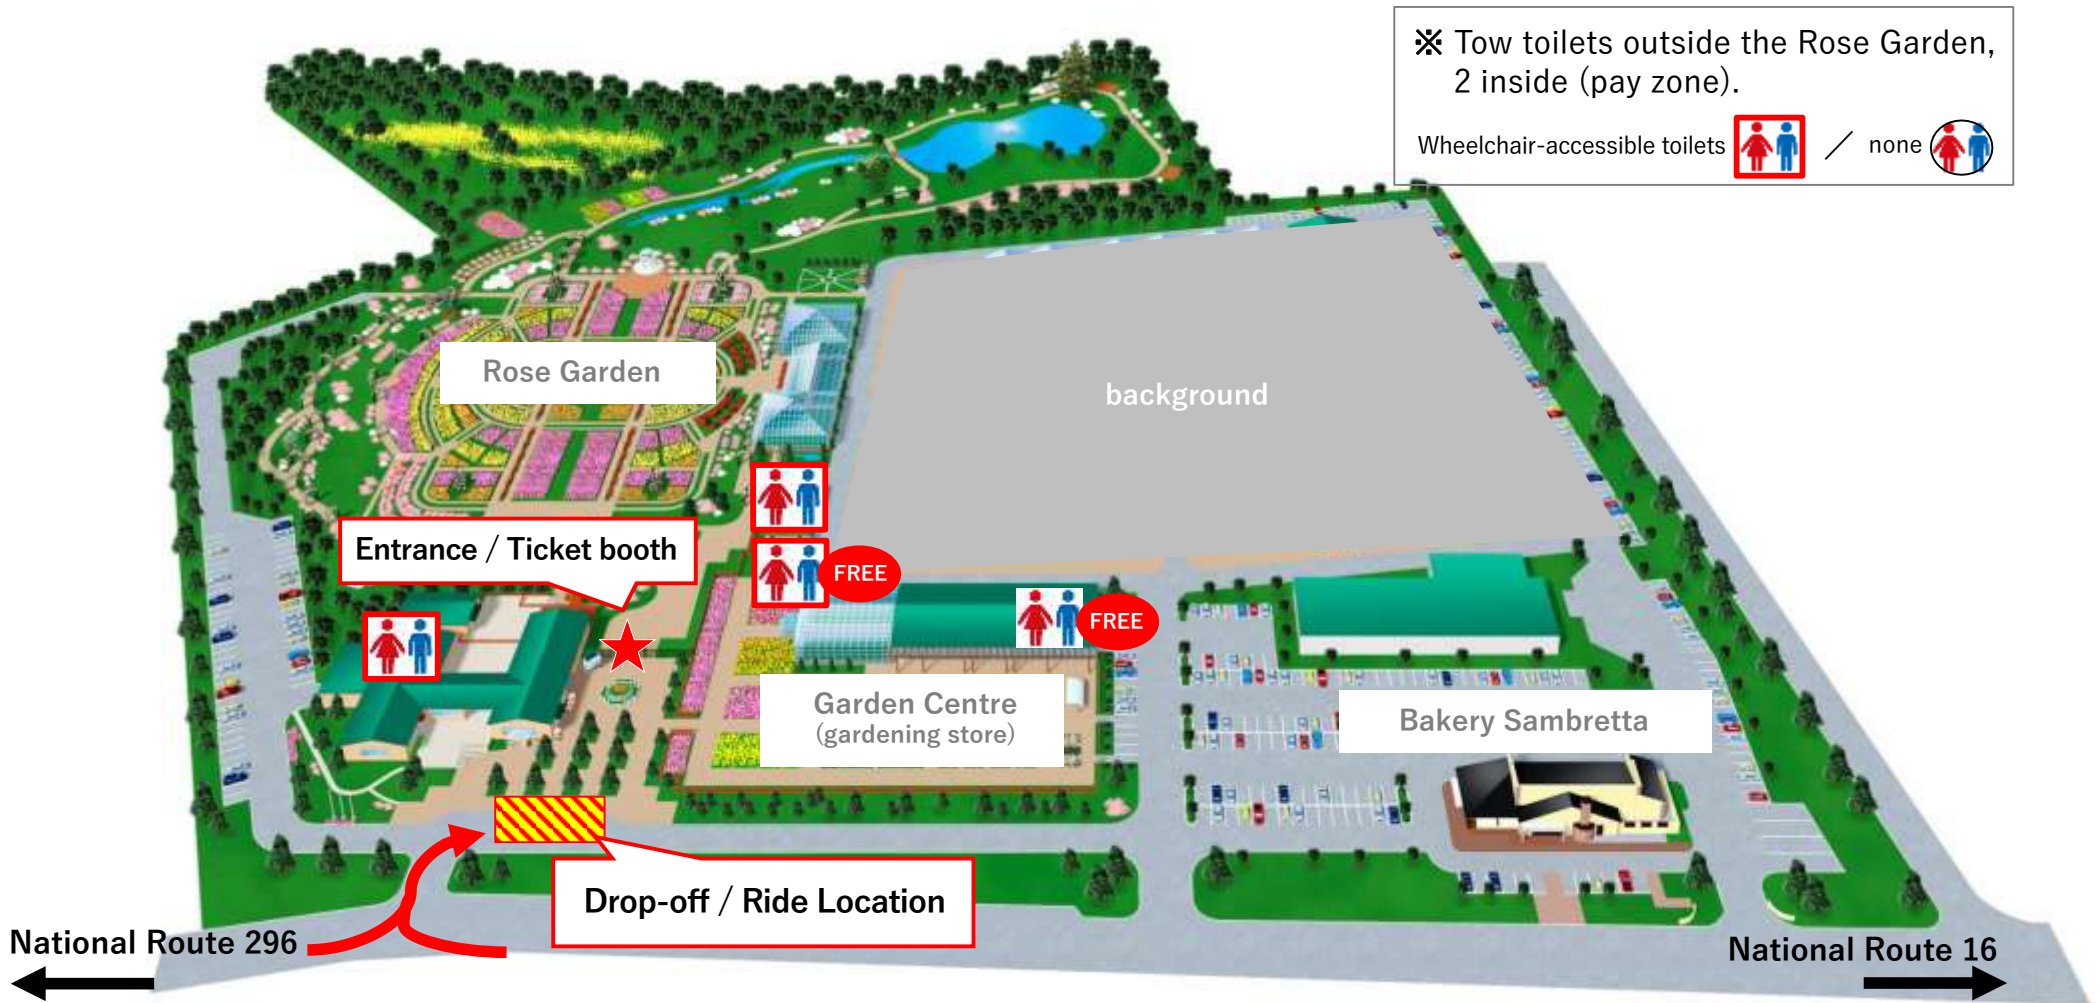

Parking map (for tourist company)

- Please enter and exit from the direction of Route 296 and set on and off at the designated drop-off / boarding points.
- Please park your car in the designated parking lot.